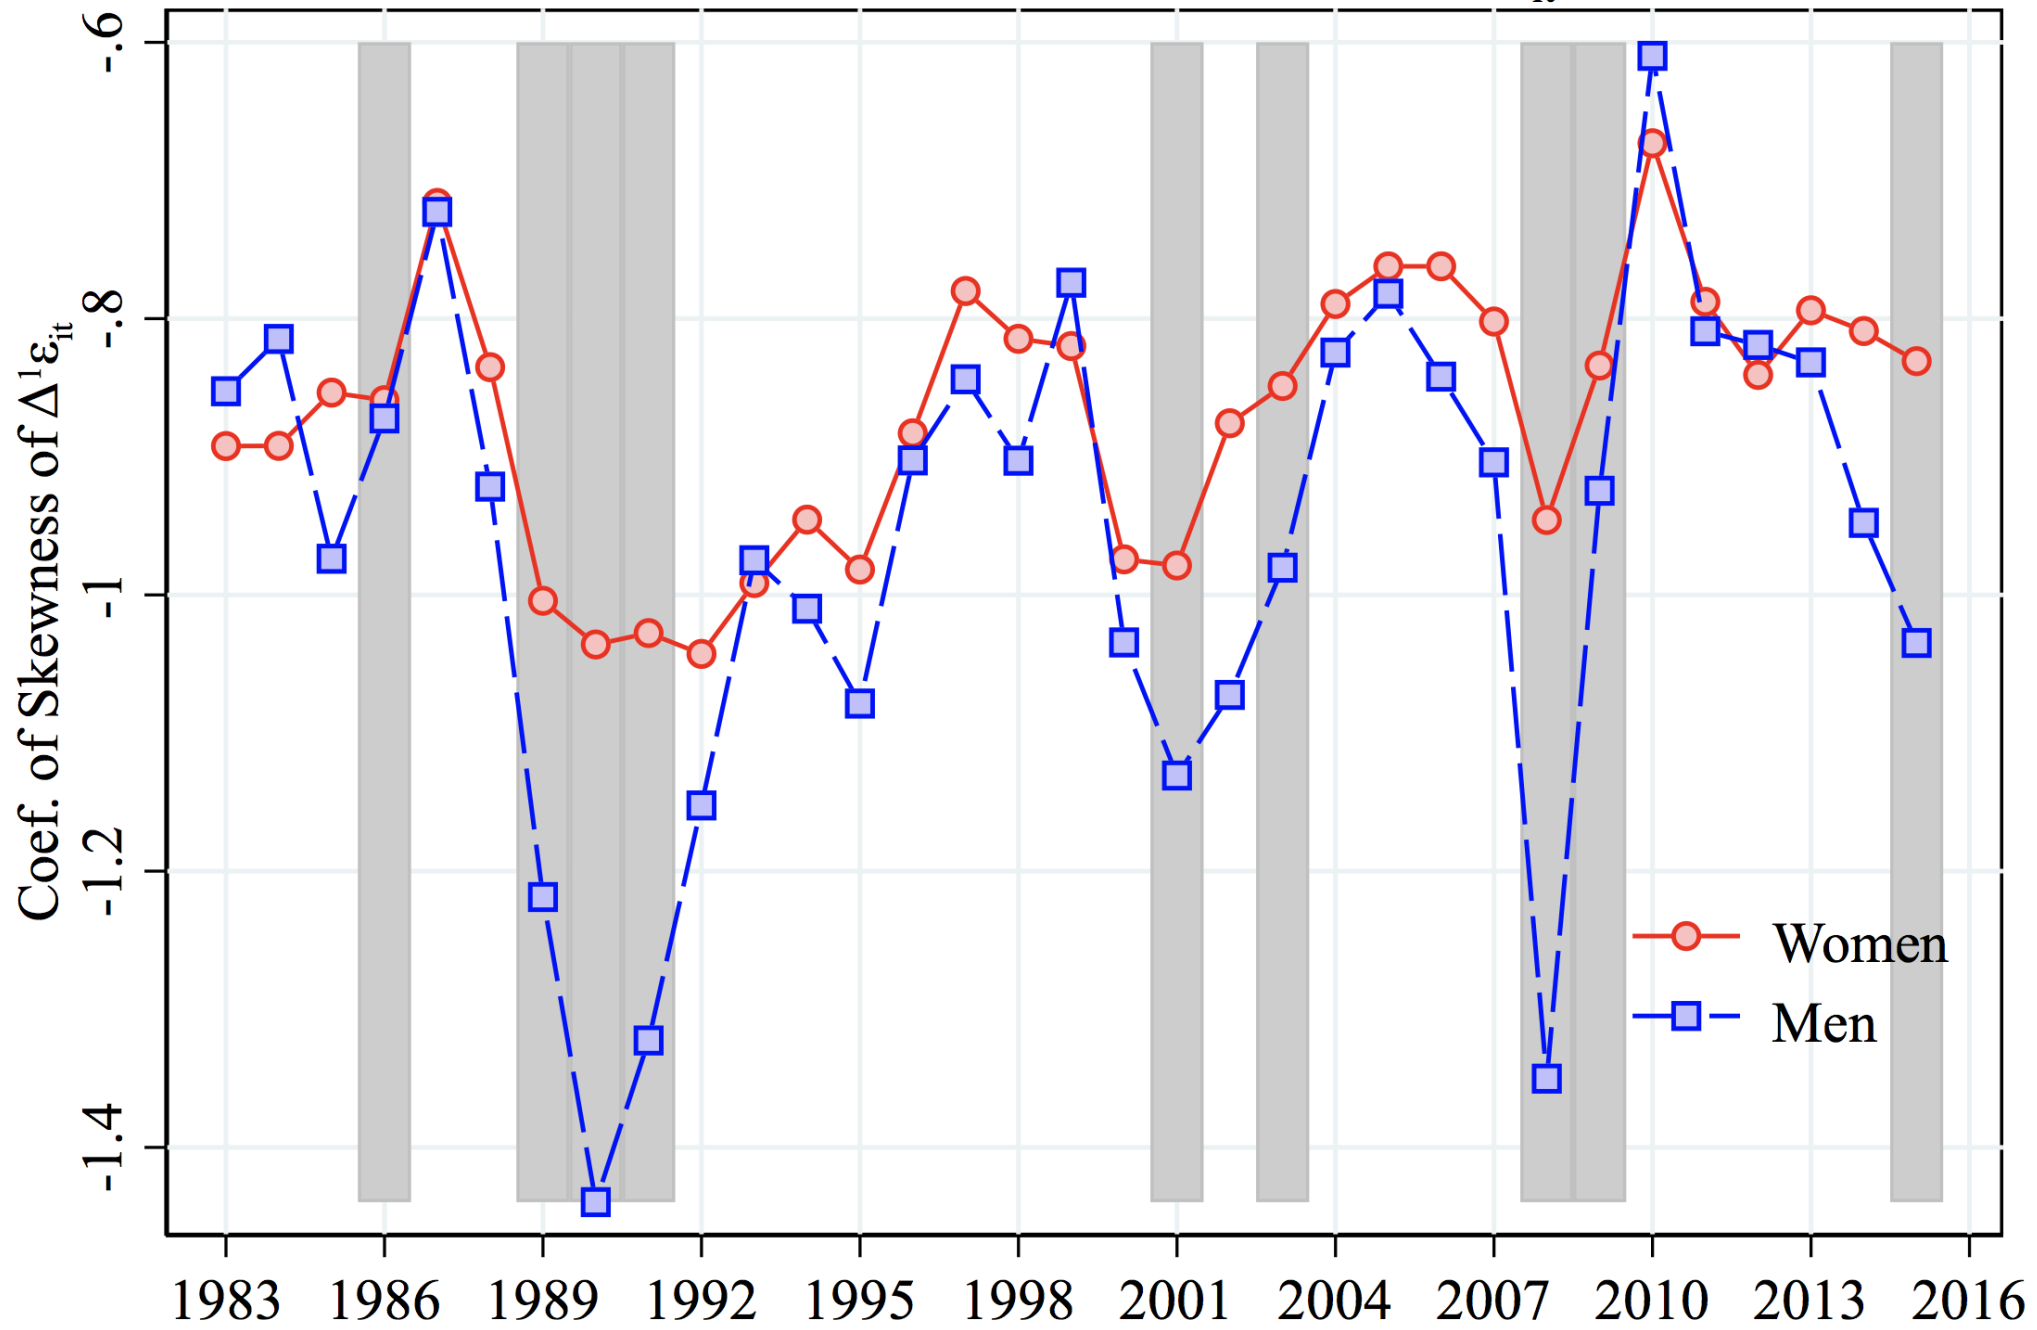

Coefficient of Skewness of $\Delta^1 \varepsilon_{it}$

Coefficient of Skewness of $\Delta^5 \varepsilon_{it}$